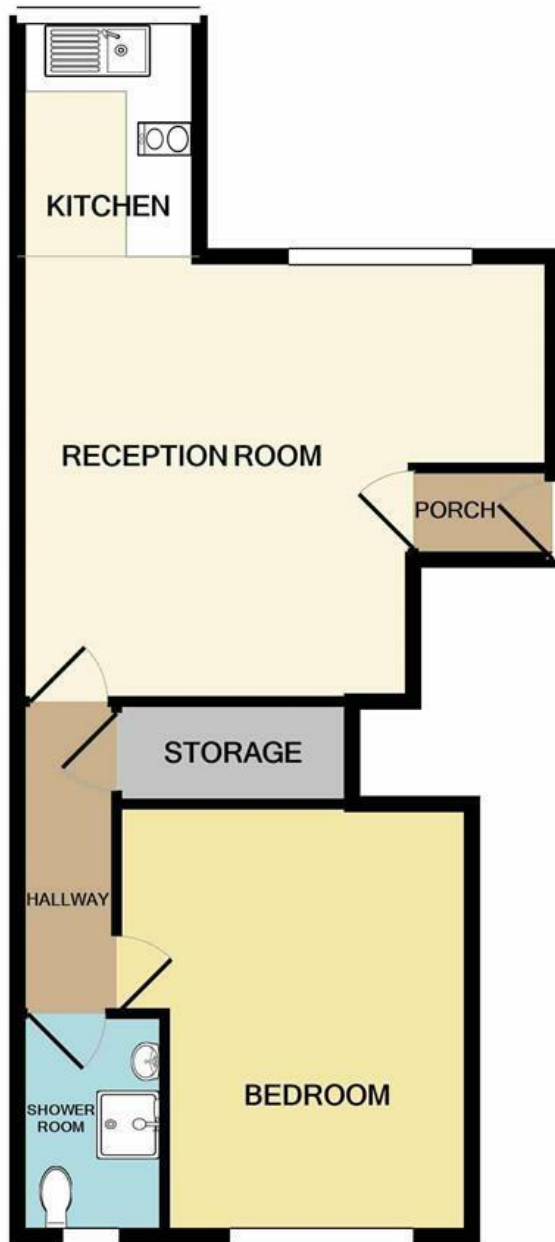

#### 4 Adrian Court Abbey Road, Newbury Park, Essex IG2 7NE

Newly refurbished spacious one bedroom ground floor maisonette. Positioned in this popular turning within a half-of-a-mile of local shopping facilities, bus services and both Barkingside & Newbury Park Central Line Tube Station with the latter offering direct access to Stratford within 15 minutes and Liverpool Street within 25 minutes. Located to nearby "Outstanding" Ofsted rated primary and secondary schools. With a good selection of local shops, supermarkets and all major facilities within easy reach. Property comprises: modern fitted kitchen with appliances, large double bedroom, modern fitted shower room, garage. Benefits : double glazing, gas central heating system and many more. With the property being in a no through road , which gives great privacy .This really is a quality home and internal viewing is recommended to fully appreciate its space and modern décor.

TOTAL APPROX. FLOOR AREA 446 SQ.FT. (41.5 SQ.M.)

Whilst every attempt has been made to ensure the accuracy of the floor plan contained here, measurements of doors, windows, rooms and any other items are approximate and no responsibility is taken for any error, omission, or mis-statement. This plan is for illustrative purposes only and should be used as such by any prospective purchaser. The services, systems and appliances shown have not been tested and no guarantee as to their operability or efficiency can be given  
 Made with Metropix ©2021